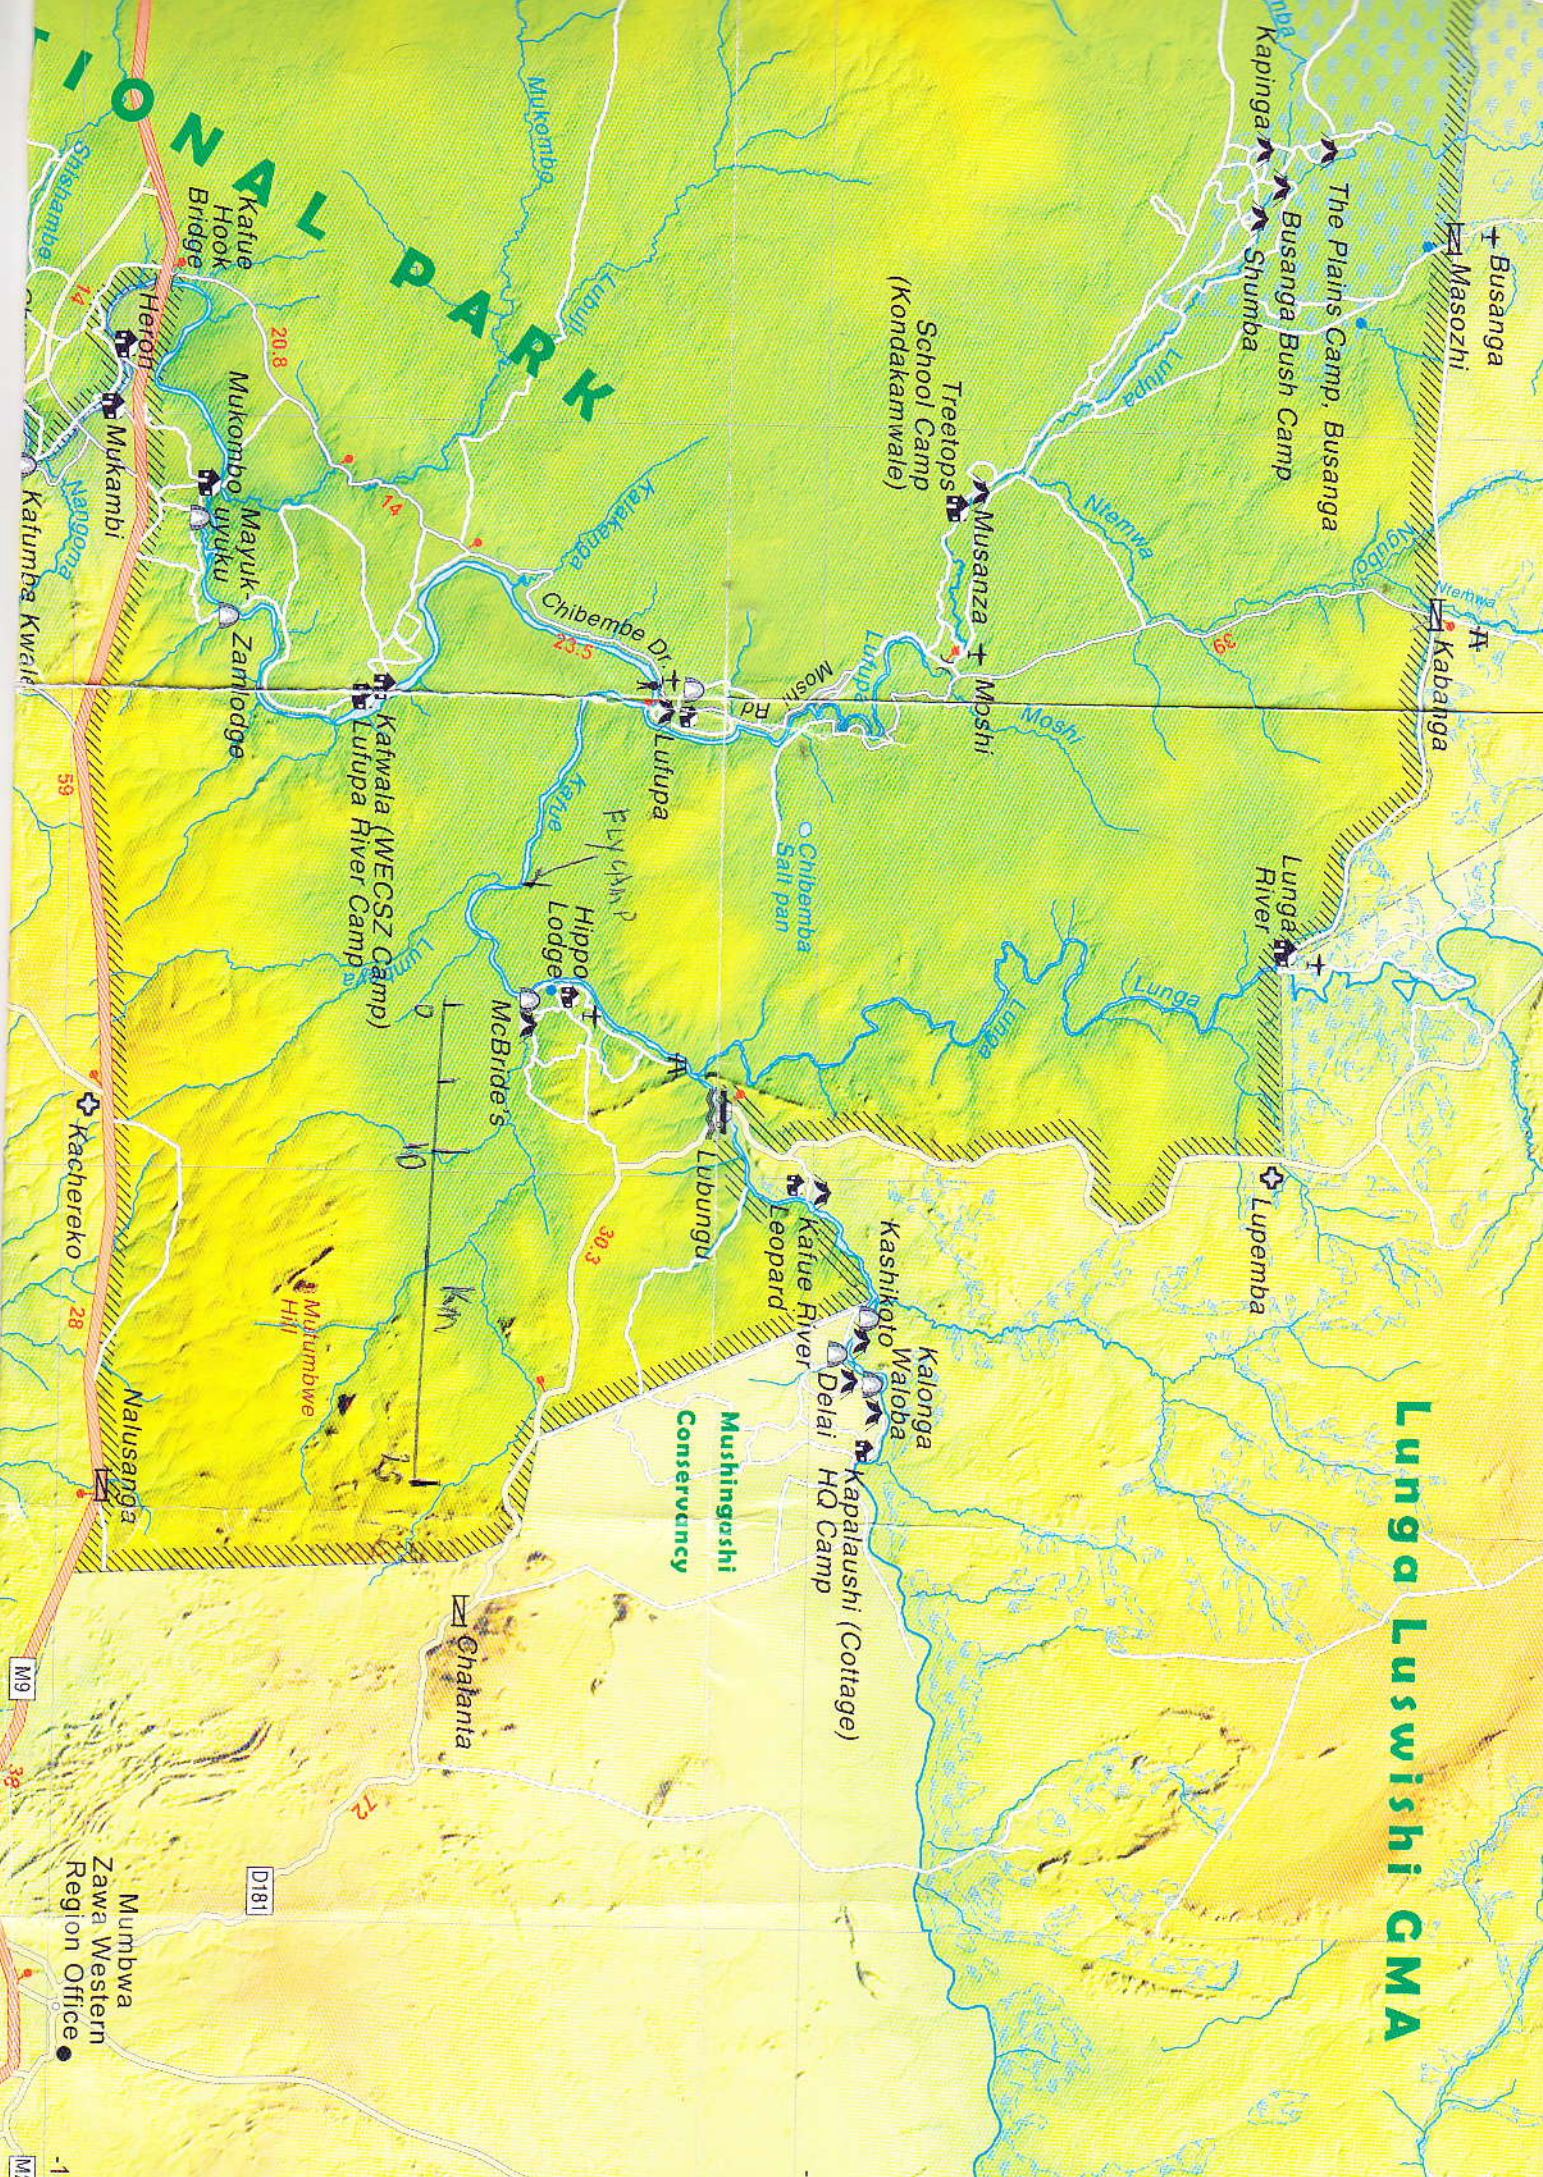

Lunga Luswishi GMA

Mushingoshi Conservancy

NATIONAL PARK

Katave Hook Bridge

Herohi

Mukambi

Katumbwa Kwai

20.8

Busanga

Masozhi

The Plains Camp, Busanga

Busanga Bush Camp

Shumba

Kapinga

Musanza + Moshi

Treetops School Camp (Kondakamwale)

Moshi

Kabanga

Wenwa

Chibembe Silt pan

Lunga River

Lupemba

Lunga

Katave River

McBride's

Hippo Lodge

Katave

Kiyanga

Katwala (WECSSZ Camp)

Lutupa River Camp

Lutupa

Mukombo